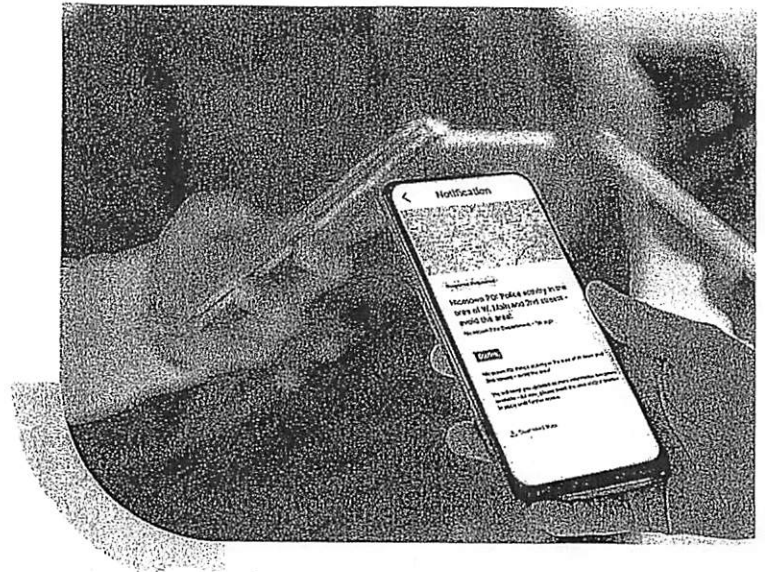

Public Safety By Everbridge App

- Scan QR Code
- Install Public Safety by Everbridge
- Turn on location.
- SEARCH – Linn
- Add – NE Kansas Regional Notification System
- Set up your Account.
- Review Account information.
- My Subscriptions:
 - Choose – Linn County Notifications
 - From the Linn County dropdown menu choose the alerts you wish to receive
 - Weather Alerts (at the bottom of the page)
 - From the dropdown menu choose the weather alerts you wish to receive.

If you click on the box beside Weather Alerts without using the dropdown menu, you will receive ALL the weather alerts in the system.

Your Safety, Your Control:

Receive critical information, make informed decisions, and stay connected with your community. Take the first step to staying safe – Scan the QR code to download the Public Safety by Everbridge app on Google Play or Apple App Store.