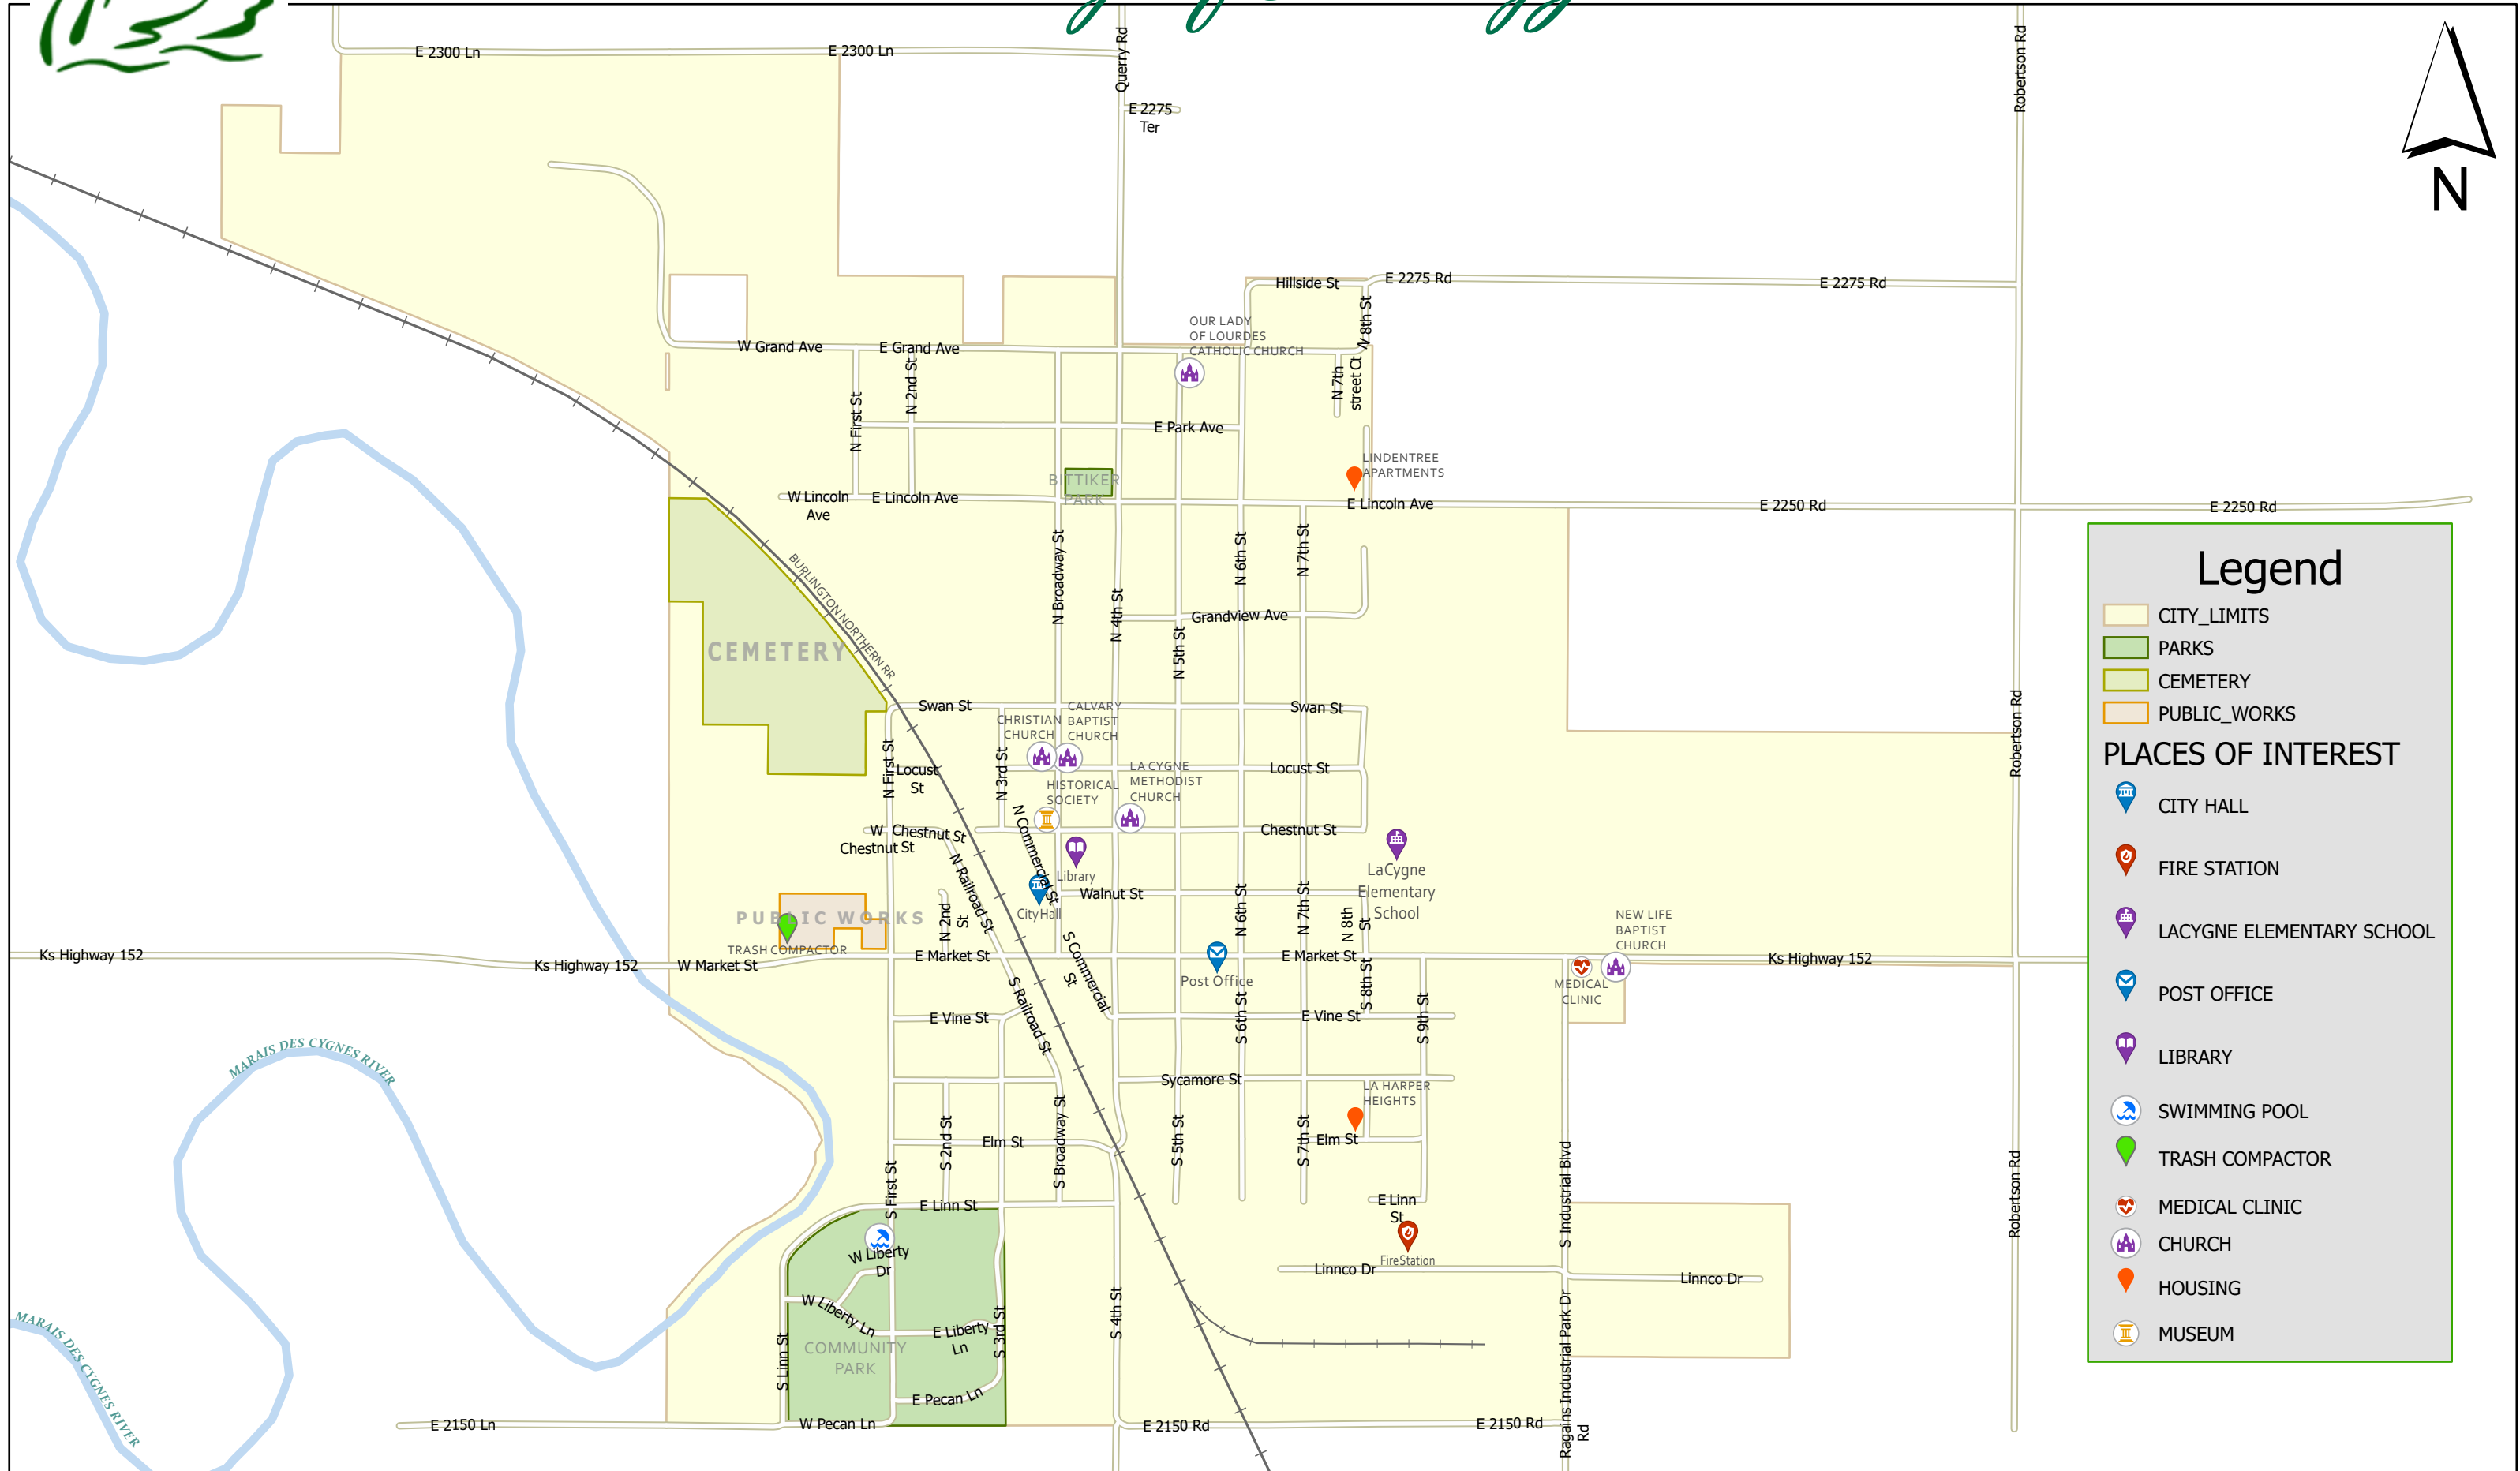

City of La Cygne

Legend

- CITY_LIMITS
- PARKS
- CEMETERY
- PUBLIC_WORKS

PLACES OF INTEREST

- CITY HALL
- FIRE STATION
- LACYGNE ELEMENTARY SCHOOL
- POST OFFICE
- LIBRARY
- SWIMMING POOL
- TRASH COMPACTOR
- MEDICAL CLINIC
- CHURCH
- HOUSING
- MUSEUM